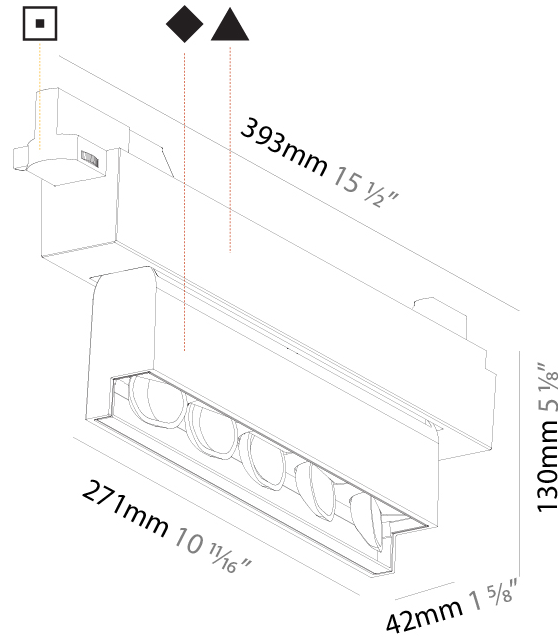

GENERAL

Series: Magiq Wallwash
Subseries: Magiq Wallwash Plus
Brand: Prolicht
Division: Architectural
Mounting Type: Track
Mounting Location: Ceiling
Subcategory: Wallwash

PHYSICAL

Shape: Rectangle
Length (mm): 392
Length (in): 15 7/16
Width (mm): 42
Width (in): 1 5/8
Height (mm): 130
Height (in): 5 1/8
Light Distribution: Asymmetric
Weight (kg): 1.777
Weight (lbs): 3.91
Fixture Finish: SSR / BKV / CWI / CRY / HAB / UFT / ITA / RUA / FTG / MYG / LOD / PUS / FRO / FUP / KIA / POP / BLS / SPG / MEY / GOH / GUM / CHC / COM / ABZ / JAG / OBR / MOS / ROR
Fixture Material: Aluminum Die Cast

ELECTRICAL

Lamp Type: LED (Zhaga Standard)
Input Wattage (W): 48.4
Total Output Wattage (W): 44
Dimming: Non-Dimmable / 0-10V Dimming
Driver Included: Yes
Driver Location: Integrated
Driver Type: Constant Current - Universal
Driver Class: Class 1
Input Voltage (V): 120 - 277
Constant Current (MA): 700

LED

Number of LEDs: 5
Color Temperature (°K): 2700 / 3000 / 3500 / 4000
Max. Delivered Lumen (lm): 3220 / 3430 / 3538 / 3610
Nominal Lumen (lm): 3570 / 3800 / 3920 / 4000
CRI: >90 CRI
Efficiency (%): 80
Lamp Life (hrs): 50000
Upon Request: Special Color Temperature

OPTICAL

Adjustability: Tilt 15°

RATINGS AND CERTIFICATIONS

Certified By: Certified for North American Standards
IP rating: IP20