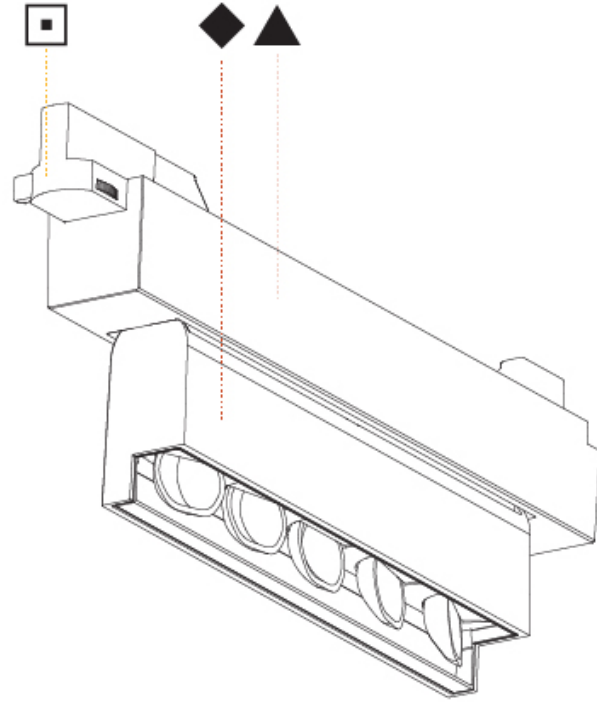

MAGIQ WALLWASH PLUS TRACK

A3T065-

PROJECT _____

TYPE _____

SPECIFIER _____

QUANTITY _____

DATE _____

A